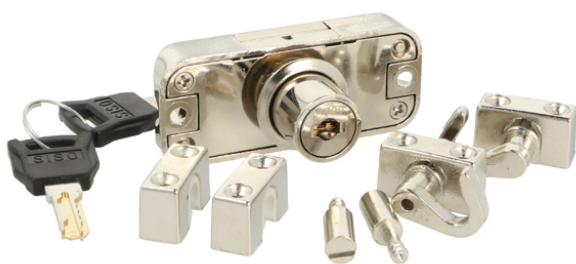

# PRODUCT SHEET

**Description:**

Rotary Bar Lock MIC922S,  $\varnothing 19 \times 22 \text{mm}$ , RH,NPL,#01,Snake CK SISO, No Bars But With Accessories, 3-way, 15mm Backset

**Item number:**

14.05.278-0

Units	Box	Carton	HS Code	Barcode
Pcs.	10	100	8301300000	
				5704866463157