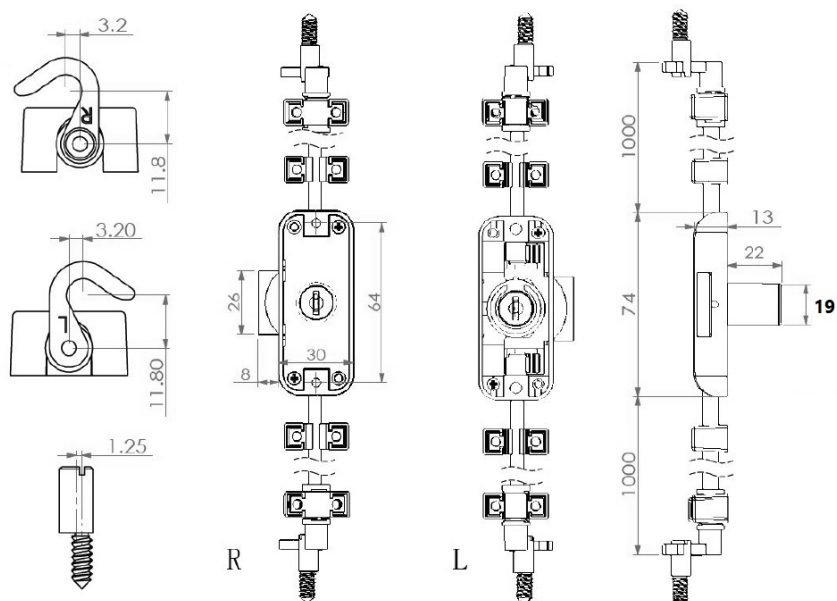

# PRODUCT SHEET

**Description:**

Rotary Bar Lock MIC922S,  $\varnothing 19 \times 22 \text{mm}$ , RH,NPL,#01,Snake CK SISO, No Bars But With Accessories, 3-way, 15mm Backset

**Item number:**

14.05.278-0

Units	Box	Carton	HS Code	Barcode
Pcs.	10	100	8301300000	
				5704866463157